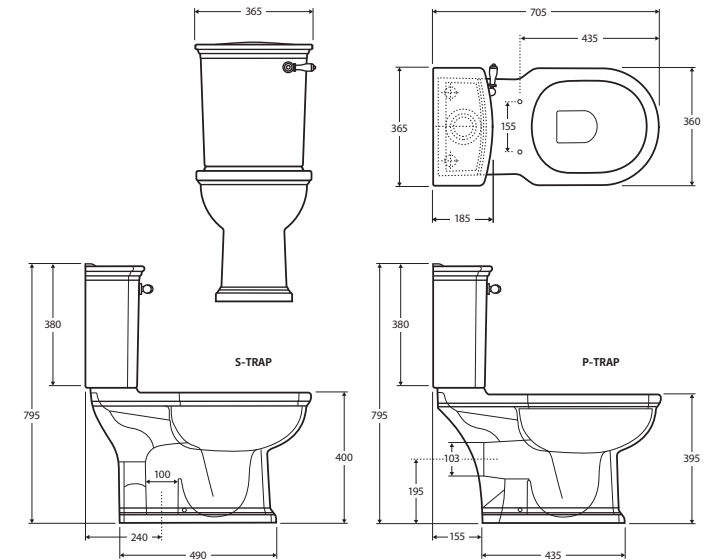

RAK Washington FRONT LEVER CLOSE-COUPLED TOILET SUITE

Features

- Traditional vintage style
- Boxed rim pan
- Alpine white finish
- Quick release, soft close UF seat
- High quality, Geberit flushing mechanism
- Left or right bottom inlet
- Available as P-Trap or S-Trap
- Stainless steel hinges
- Includes concealed floor fixing screws
- Made in UAE
- **WELS 4 Star rated, 4.5L/3L (3.4L average flush)**

*Modern
Vintage*
COLLECTION

RAK
CERAMICS

Available in

P-Trap
070130WS

S-Trap 240
060130WS

Cleaning & Care

- The toilet seat may be removed for cleaning - depress the quick release buttons and lift up.
- Clean only with a soft cloth or sponge using warm water and mild soap or detergent. Do not use any abrasive cleaning materials.
- Do not use any solvents or corrosive liquids.

We aim to ensure that specifications are correct at the time of publication. All measurements are shown in millimetres. For ceramic products, please allow +/- 10 mm tolerance for manufacturing variance. Always use measurements of actual product received for final specification as the technical drawing may contain differences. Due to printing limitations, physical colour may vary from the image shown. Fienza reserves the right to make modifications without prior notice.