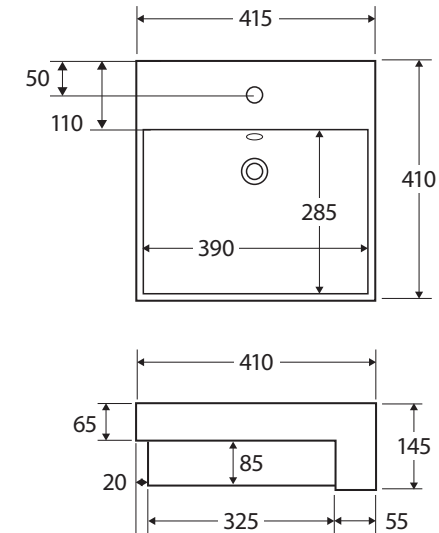

Helen Junior

SEMI-RECESSED BASIN

Features

- Vitreous china
- Glazed on the back side
- One tap hole with overflow
- Requires 32 mm waste with overflow (not included)
- Capacity: 7 litres

Please note: Due to the nature of ceramic as a material, small variations in size and shape do occur. Ensure that the measurements of the purchased basin are checked physically BEFORE cutting any counter-top. Specification drawings are a guide only. Fienza will not be held liable for any errors made by external parties when cutting counter-tops.

We aim to ensure that specifications are correct at the time of publication. All measurements are shown in millimetres. For ceramic products, please allow +/- 10 mm tolerance for manufacturing variance. Always use measurements of actual product received for final specification as the technical drawing may contain differences. Due to printing limitations, physical colour may vary from the image shown. Fienza reserves the right to make modifications without prior notice.