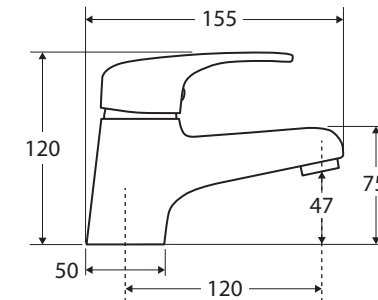

Eco

BASIN MIXER

Features

- Fixed position
- Made from solid brass
- 40 mm cartridge
- PEX split-resistant flexible hoses
- **WELS 5 Star rated, 5L/min**

Please note: This product may have a visible Fienza or Watermark logo.

We aim to ensure that specifications are correct at the time of publication. All measurements are shown in millimetres. Always use measurements of actual product received for final specification as the technical drawing may contain differences. Due to printing limitations, physical colour may vary from the image shown. Fienza reserves the right to make modifications without prior notice.