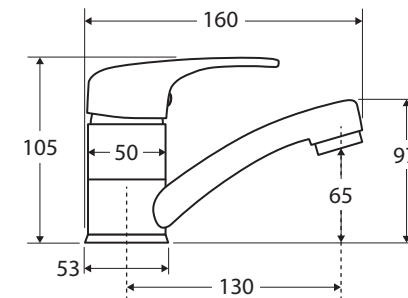

Eco

SWIVEL BASIN MIXER

Features

- Swivel function
- Made from solid brass
- 40 mm cartridge
- PEX split-resistant flexible hoses
- **WELS 5 Star rated, 5L/min**

Please note: This product may have a visible Fienza or Watermark logo.

We aim to ensure that specifications are correct at the time of publication. All measurements are shown in millimetres. Always use measurements of actual product received for final specification as the technical drawing may contain differences. Due to printing limitations, physical colour may vary from the image shown. Fienza reserves the right to make modifications without prior notice.