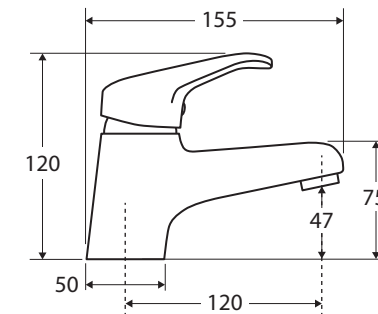

Loop

BASIN MIXER

Features

- Looped handle design
- Fixed position
- Made from solid brass
- 40 mm cartridge
- PEX split-resistant flexible hoses
- **WELS 5 Star rated, 5L/min**

Please note: This product may have a visible Fienza or Watermark logo.

We aim to ensure that specifications are correct at the time of publication. All measurements are shown in millimetres. Always use measurements of actual product received for final specification as the technical drawing may contain differences. Due to printing limitations, physical colour may vary from the image shown. Fienza reserves the right to make modifications without prior notice.