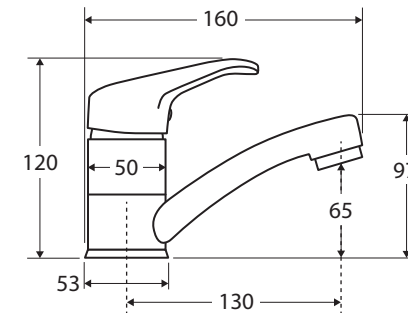

Loop SWIVEL BASIN MIXER

Features

- Looped handle design
- Swivel function
- Made from solid brass
- 40 mm cartridge
- PEX split-resistant flexible hoses
- **WELS 5 Star rated, 5L/min**

Please note: This product may have a visible Fienza or Watermark logo.

We aim to ensure that specifications are correct at the time of publication. All measurements are shown in millimetres. Always use measurements of actual product received for final specification as the technical drawing may contain differences. Due to printing limitations, physical colour may vary from the image shown. Fienza reserves the right to make modifications without prior notice.