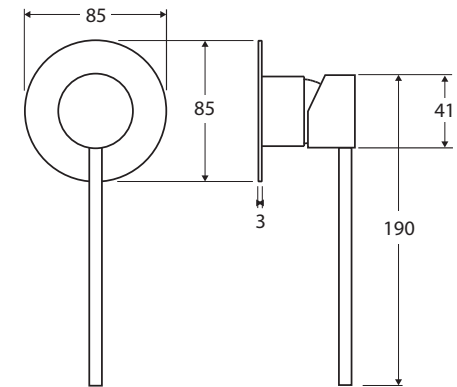

Isabella Care

WALL MIXER

ROUND PLATE

Features

- Sleek, modern design
- Long handle for easy reach and operation
- Designed for shower and bath
- Made from solid brass
- 35 mm cartridge

Please note: This product may have a visible Fienza or Watermark logo.

We aim to ensure that specifications are correct at the time of publication. All measurements are shown in millimetres. Always use measurements of actual product received for final specification as the technical drawing may contain differences. Due to printing limitations, physical colour may vary from the image shown. Fienza reserves the right to make modifications without prior notice.