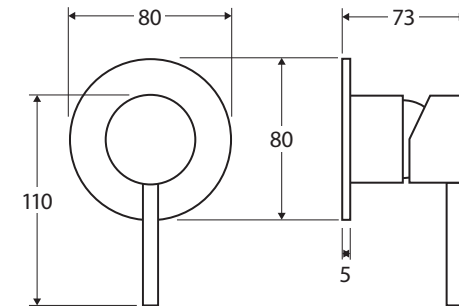

Isabella

WALL MIXER

Features

- Sleek modern design
- Designed for shower and bath
- Made from solid brass
- 40 mm cartridge

Please note: This product may have a visible Fienza or Watermark logo.

Available in

We aim to ensure that specifications are correct at the time of publication. All measurements are shown in millimetres. Always use measurements of actual product received for final specification as the technical drawing may contain differences. Due to printing limitations, physical colour may vary from the image shown. Fienza reserves the right to make modifications without prior notice.