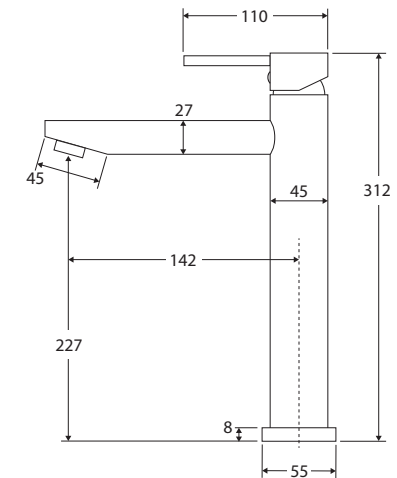

Isabella TALL BASIN MIXER

Features

- Sleek modern design
- Fixed position
- Made from solid brass
- 35 mm cartridge
- PEX split-resistant flexible hoses
- **WELS 5 Star rated, 5L/min**

Please note: This product may have a visible Fienza or Watermark logo.

We aim to ensure that specifications are correct at the time of publication. All measurements are shown in millimetres. Always use measurements of actual product received for final specification as the technical drawing may contain differences. Due to printing limitations, physical colour may vary from the image shown. Fienza reserves the right to make modifications without prior notice.