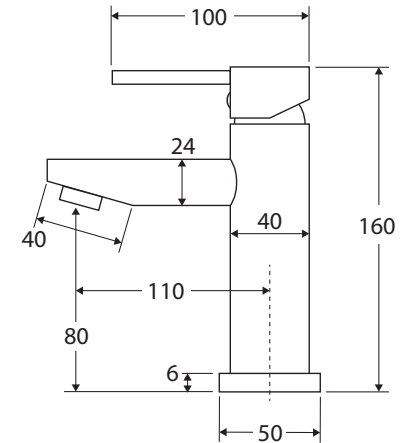

Isabella

BASIN MIXER

Features

- Sleek modern design
- Fixed position
- Made from solid brass
- 35 mm cartridge
- PEX split-resistant flexible hoses
- **WELS 5 Star rated, 5L/min**

Please note: This product may have a visible Fienza or Watermark logo.

We aim to ensure that specifications are correct at the time of publication. All measurements are shown in millimetres. Always use measurements of actual product received for final specification as the technical drawing may contain differences. Due to printing limitations, physical colour may vary from the image shown. Fienza reserves the right to make modifications without prior notice.