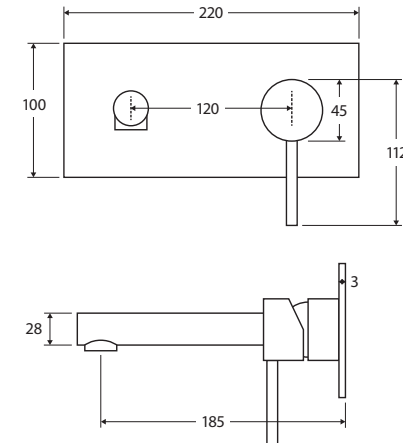

Isabella

WALL MIXER WITH SPOUT

Features

- Sleek modern design
- Designed for basin and bath
- Includes basin aerator and free-flow aerator for baths
- Made from solid brass
- 35 mm cartridge
- **WELS 5 Star rated, 5L/min**

Please note: This product may have a visible Fienza or Watermark logo.

Available in

Polished Chrome
213115

Cleaning & Care

- Regularly clean with mild soapy water using a microfibre cloth.
- In highly polluted or coastal locations, we recommend cleaning 2-3 times per week.
- Do not use harsh detergents, bleach, cream cleaners or citrus based cleaners. These substances are abrasive and will damage the surface.
- Do not use undue pressure and wipe in one direction only.

We aim to ensure that specifications are correct at the time of publication. All measurements are shown in millimetres. Always use measurements of actual product received for final specification as the technical drawing may contain differences. Due to printing limitations, physical colour may vary from the image shown. Fienza reserves the right to make modifications without prior notice.