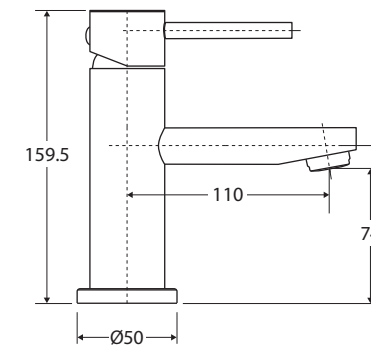

Ovalie

SHORT BASIN MIXER

Features

- Oval shape design
- Fixed position
- Made from solid brass
- 35 mm cartridge
- **WELS 5 Star rated, 5L/min**

Please note: This product may have a visible Fienza or Watermark logo.

We aim to ensure that specifications are correct at the time of publication. All measurements are shown in millimetres. Always use measurements of actual product received for final specification as the technical drawing may contain differences. Due to printing limitations, physical colour may vary from the image shown. Fienza reserves the right to make modifications without prior notice.