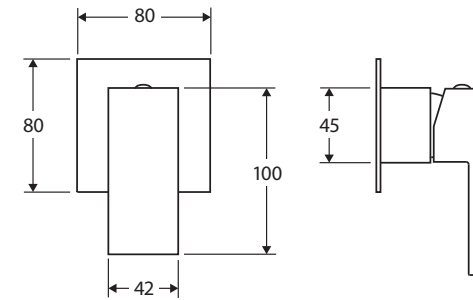

### SMALL PLATE

#### Features

- Modern square design
- Designed for shower and bath
- Made from solid brass
- Quality European cartridge (35 mm)

**Please note:** This product may have a visible Fienza or Watermark logo.

We aim to ensure that specifications are correct at the time of publication. All measurements are shown in millimetres. Always use measurements of actual product received for final specification as the technical drawing may contain differences. Due to printing limitations, physical colour may vary from the image shown. Fienza reserves the right to make modifications without prior notice.