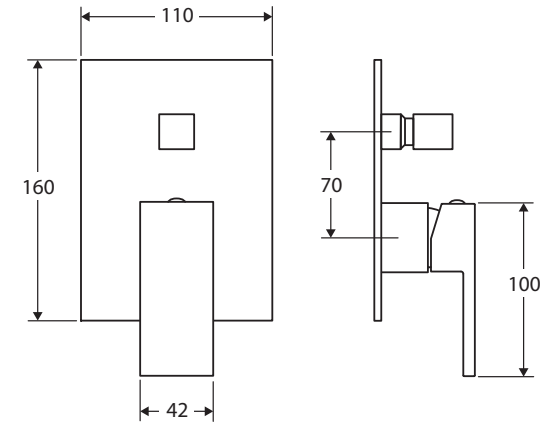

Jet

WALL DIVERTER MIXER

Features

- Modern square design
- Designed for shower and bath
- Made from solid brass
- Quality European cartridge (35 mm)

Please note: This product may have a visible Fienza or Watermark logo.

We aim to ensure that specifications are correct at the time of publication. All measurements are shown in millimetres. Always use measurements of actual product received for final specification as the technical drawing may contain differences. Due to printing limitations, physical colour may vary from the image shown. Fienza reserves the right to make modifications without prior notice.