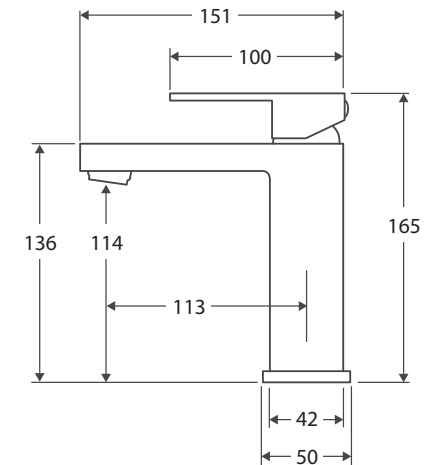

Jet

BASIN MIXER

Features

- Modern square design
- Fixed position
- Made from solid brass
- Quality European cartridge (35 mm)
- PEX split-resistant flexible hoses
- **WELS 5 Star rated, 5L/min**

Please note: This product may have a visible Fienza or Watermark logo.

We aim to ensure that specifications are correct at the time of publication. All measurements are shown in millimetres. Always use measurements of actual product received for final specification as the technical drawing may contain differences. Due to printing limitations, physical colour may vary from the image shown. Fienza reserves the right to make modifications without prior notice.