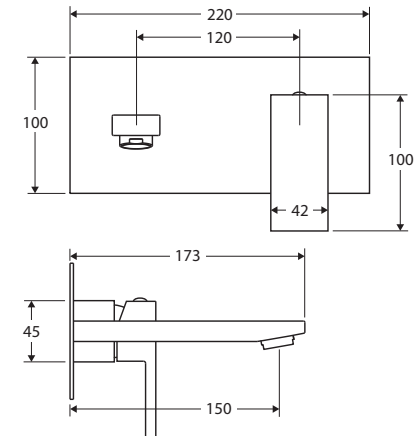

Jet WALL MIXER WITH SPOUT

Features

- Modern square design
- Designed for basin and bath
- Made from solid brass
- Quality European cartridge (35 mm)
- **WELS 5 Star rated, 5L/min**

Please note: This product may have a visible Fienza or Watermark logo.

We aim to ensure that specifications are correct at the time of publication. All measurements are shown in millimetres. Always use measurements of actual product received for final specification as the technical drawing may contain differences. Due to printing limitations, physical colour may vary from the image shown. Fienza reserves the right to make modifications without prior notice.