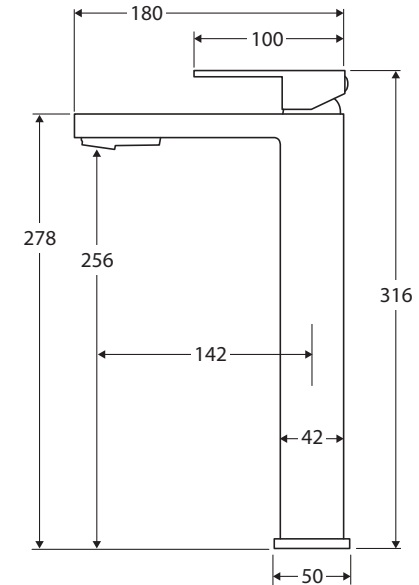

Jet TALL BASIN MIXER

Features

- Modern square design
- Fixed position
- Designed for kitchen
- Made from solid brass
- Quality European cartridge (35 mm)
- PEX split-resistant flexible hoses
- **WELS 5 Star rated, 5L/min**

Please note: This product may have a visible Fienza or Watermark logo.

Available in

Polished Chrome
217107

Cleaning & Care

- Regularly clean with mild soapy water using a microfibre cloth.
- In highly polluted or coastal locations, we recommend cleaning 2-3 times per week.
- Do not use harsh detergents, bleach, cream cleaners or citrus based cleaners. These substances are abrasive and will damage the surface.
- Do not use undue pressure and wipe in one direction only.

We aim to ensure that specifications are correct at the time of publication. All measurements are shown in millimetres. Always use measurements of actual product received for final specification as the technical drawing may contain differences. Due to printing limitations, physical colour may vary from the image shown. Fienza reserves the right to make modifications without prior notice.