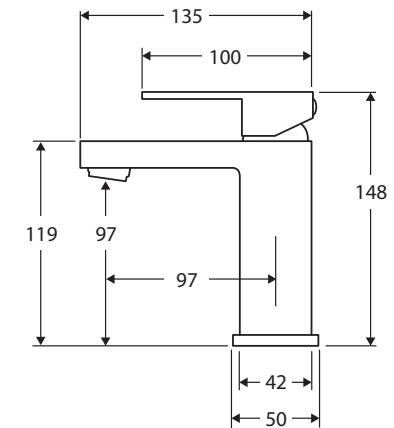

Jet

SHORT BASIN MIXER

Features

- Modern square design
- Fixed position
- Made from solid brass
- Quality European cartridge (25 mm)
- PEX split-resistant flexible hoses
- **WELS 5 Star rated, 5L/min**

Please note: This product may have a visible Fienza or Watermark logo.

We aim to ensure that specifications are correct at the time of publication. All measurements are shown in millimetres. Always use measurements of actual product received for final specification as the technical drawing may contain differences. Due to printing limitations, physical colour may vary from the image shown. Fienza reserves the right to make modifications without prior notice.