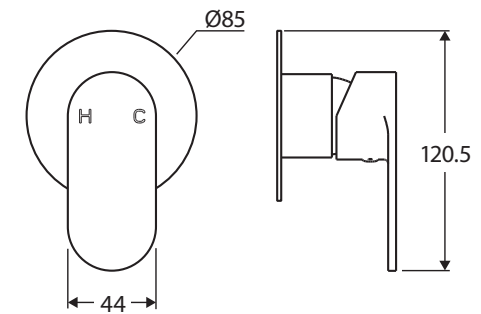

#### Features

- Sleek modern design
- Designed for shower and bath
- Made from solid brass
- Quality European cartridge (35 mm)

**Please note:** This product may have a visible Fienza or Watermark logo.

We aim to ensure that specifications are correct at the time of publication. All measurements are shown in millimetres. Always use measurements of actual product received for final specification as the technical drawing may contain differences. Due to printing limitations, physical colour may vary from the image shown. Fienza reserves the right to make modifications without prior notice.