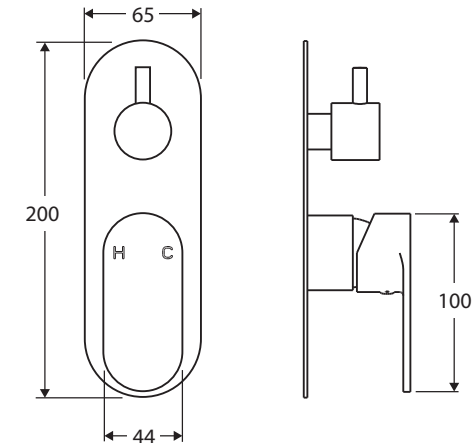

## WALL DIVERTER MIXER

### Features

- Sleek modern design
- Designed for shower and bath
- Made from solid brass
- Quality European cartridge (35 mm)

**Please note:** This product may have a visible Fienza or Watermark logo.

We aim to ensure that specifications are correct at the time of publication. All measurements are shown in millimetres. Always use measurements of actual product received for final specification as the technical drawing may contain differences. Due to printing limitations, physical colour may vary from the image shown. Fienza reserves the right to make modifications without prior notice.