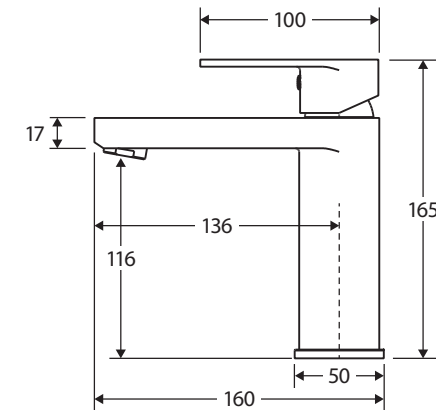

Empire

BASIN MIXER

Features

- Sleek modern design
- Fixed position
- Made from solid brass
- Quality European cartridge (35 mm)
- PEX split-resistant flexible hoses
- **WELS 6 Star rated, 4.5L/min**

Please note: This product may have a visible Fienza or Watermark logo.

We aim to ensure that specifications are correct at the time of publication. All measurements are shown in millimetres. Always use measurements of actual product received for final specification as the technical drawing may contain differences. Due to printing limitations, physical colour may vary from the image shown. Fienza reserves the right to make modifications without prior notice.