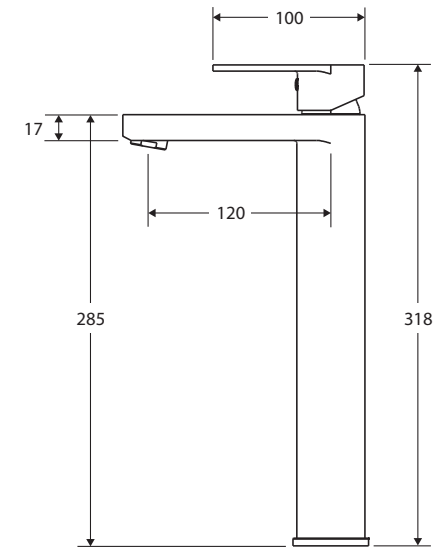

Empire

TALL BASIN MIXER

Features

- Sleek modern design
- Fixed position
- Made from solid brass
- Quality European cartridge (35 mm)
- PEX split-resistant flexible hoses
- **WELS 6 Star rated, 4.5L/min**

Please note: This product may have a visible Fienza or Watermark logo.

Available in

Polished Chrome
221107

Cleaning & Care

- Regularly clean with mild soapy water using a microfibre cloth.
- In highly polluted or coastal locations, we recommend cleaning 2-3 times per week.
- Do not use harsh detergents, bleach, cream cleaners or citrus based cleaners. These substances are abrasive and will damage the surface.
- Do not use undue pressure and wipe in one direction only.

We aim to ensure that specifications are correct at the time of publication. All measurements are shown in millimetres. Always use measurements of actual product received for final specification as the technical drawing may contain differences. Due to printing limitations, physical colour may vary from the image shown. Fienza reserves the right to make modifications without prior notice.