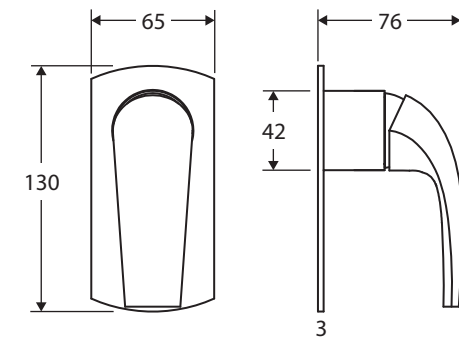

### Features

- Ultra-slim profile handle, sleek modern design
- Designed for shower and bath
- Made from solid brass
- Quality European cartridge (35 mm)

**Please note:** This product may have a visible Fienza or Watermark logo.

We aim to ensure that specifications are correct at the time of publication. All measurements are shown in millimetres. Always use measurements of actual product received for final specification as the technical drawing may contain differences. Due to printing limitations, physical colour may vary from the image shown. Fienza reserves the right to make modifications without prior notice.