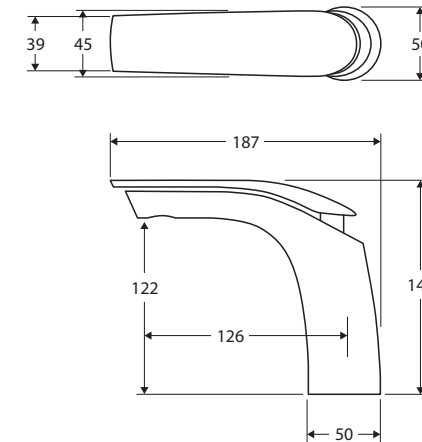

Keeto

BASIN MIXER

Features

- Ultra-slim profile handle, sleek modern design
- Fixed position
- Made from solid brass
- Quality European cartridge (26 mm)
- PEX split-resistant flexible hoses
- **WELS 5 Star rated, 5.5L/min**

Please note: This product may have a visible Fienza or Watermark logo.

Available in

Polished
Chrome
222103

Cleaning & Care

- Regularly clean with mild soapy water using a microfibre cloth.
- In highly polluted or coastal locations, we recommend cleaning 2-3 times per week.
- Do not use harsh detergents, bleach, cream cleaners or citrus based cleaners. These substances are abrasive and will damage the surface.
- Do not use undue pressure and wipe in one direction only.

We aim to ensure that specifications are correct at the time of publication. All measurements are shown in millimetres. Always use measurements of actual product received for final specification as the technical drawing may contain differences. Due to printing limitations, physical colour may vary from the image shown. Fienza reserves the right to make modifications without prior notice.