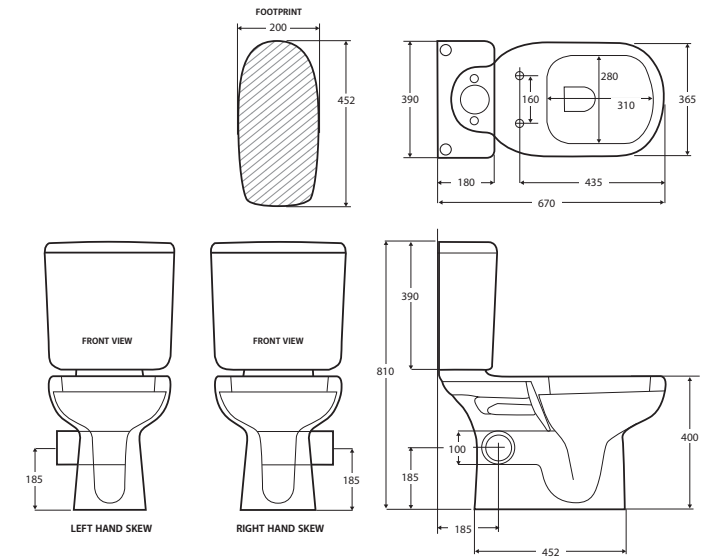

Available in

Left Trap
222730WL

Right Trap
222730WR

Cleaning & Care

- Clean only with a soft cloth or sponge using warm water and mild soap or detergent. Do not use any abrasive cleaning materials.
- Do not use any solvents or corrosive liquids.

We aim to ensure that specifications are correct at the time of publication. All measurements are shown in millimetres. For ceramic products, please allow +/- 10 mm tolerance for manufacturing variance. Always use measurements of actual product received for final specification as the technical drawing may contain differences. Due to printing limitations, physical colour may vary from the image shown. Fienza reserves the right to make modifications without prior notice.