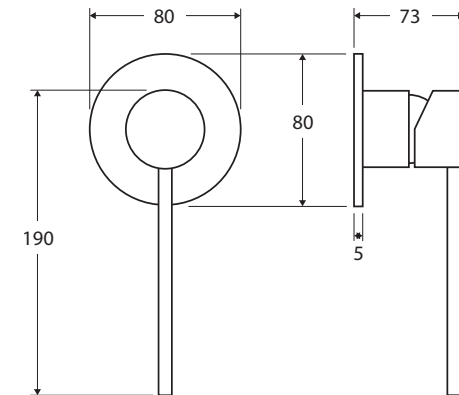

Hustle Care

WALL MIXER

ROUND PLATE

Features

- Sleek, modern design
- Long handle for easy reach and operation
- Designed for shower and bath
- Made from solid brass
- 35 mm cartridge

Please note: This product may have a visible Fienza or Watermark logo.

We aim to ensure that specifications are correct at the time of publication. All measurements are shown in millimetres. Always use measurements of actual product received for final specification as the technical drawing may contain differences. Due to printing limitations, physical colour may vary from the image shown. Fienza reserves the right to make modifications without prior notice.