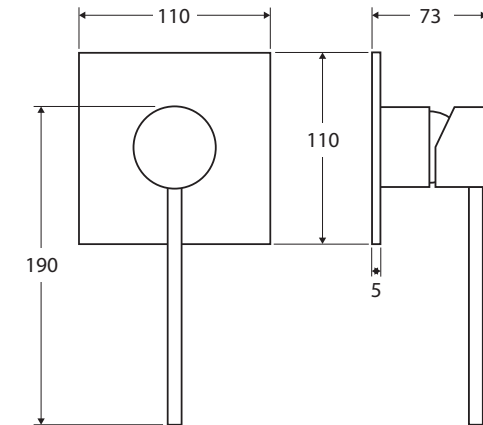

Hustle Care

WALL MIXER

SQUARE PLATE

Features

- Sleek, modern design
- Long handle for easy reach and operation
- Designed for shower and bath
- Made from solid brass
- 35 mm cartridge

Please note: This product may have a visible Fienza or Watermark logo.

We aim to ensure that specifications are correct at the time of publication. All measurements are shown in millimetres. Always use measurements of actual product received for final specification as the technical drawing may contain differences. Due to printing limitations, physical colour may vary from the image shown. Fienza reserves the right to make modifications without prior notice.