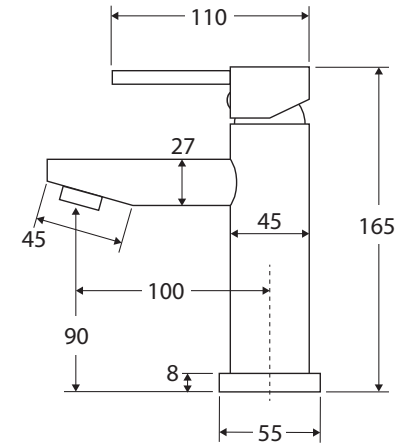

Hustle

BASIN MIXER

Features

- Sleek modern design
- Fixed position
- Made from solid brass
- Quality European cartridge (35 mm)
- PEX split-resistant flexible hoses
- **WELS 5 Star rated, 5L/min**

Please note: This product may have a visible Fienza or Watermark logo.

We aim to ensure that specifications are correct at the time of publication. All measurements are shown in millimetres. Always use measurements of actual product received for final specification as the technical drawing may contain differences. Due to printing limitations, physical colour may vary from the image shown. Fienza reserves the right to make modifications without prior notice.