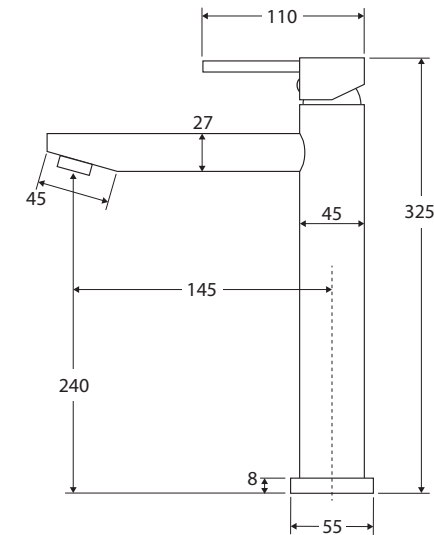

## TALL BASIN MIXER

### Features

- Sleek modern design
- Fixed position
- Made from solid brass
- Quality European cartridge (35 mm)
- PEX split-resistant flexible hoses
- **WELS 5 Star rated, 5L/min**

**Please note:** This product may have a visible Fienza or Watermark logo.

We aim to ensure that specifications are correct at the time of publication. All measurements are shown in millimetres. Always use measurements of actual product received for final specification as the technical drawing may contain differences. Due to printing limitations, physical colour may vary from the image shown. Fienza reserves the right to make modifications without prior notice.