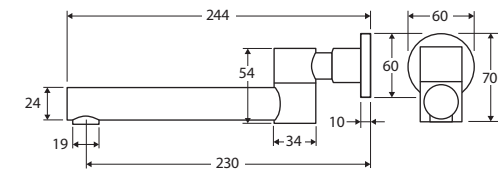

Hustle

SWIVEL BATH OUTLET

Features

- Swivel function
- Wall mounted
- Fitted with aerator
- Made from solid brass
- Female 1/2" BSPP inlet
- WELS rating not required

Available in

Electroplated
Matte Black
225116B

We aim to ensure that specifications are correct at the time of publication. All measurements are shown in millimetres. Always use measurements of actual product received for final specification as the technical drawing may contain differences. Due to printing limitations, physical colour may vary from the image shown. Fienza reserves the right to make modifications without prior notice.