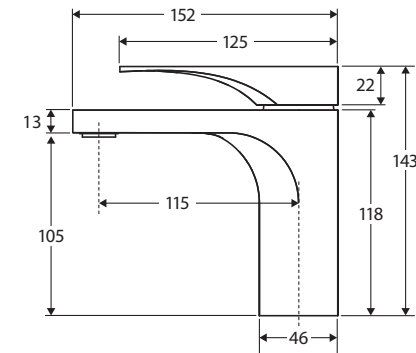

Luciana® BASIN MIXER

Features

- Slim profile handle, sleek modern design
- Fixed position
- Made from solid brass
- Quality European cartridge (35 mm)
- PEX split-resistant flexible hoses
- **WELS 4 Star rated, 6.5L/min**

Please note: This product may have a visible Fienza or Watermark logo.

Available in

Polished
Chrome
226103

Cleaning & Care

- Regularly clean with mild soapy water using a microfibre cloth.
- In highly polluted or coastal locations, we recommend cleaning 2-3 times per week.
- Do not use harsh detergents, bleach, cream cleaners or citrus based cleaners. These substances are abrasive and will damage the surface.
- Do not use undue pressure and wipe in one direction only.

We aim to ensure that specifications are correct at the time of publication. All measurements are shown in millimetres. Always use measurements of actual product received for final specification as the technical drawing may contain differences. Due to printing limitations, physical colour may vary from the image shown. Fienza reserves the right to make modifications without prior notice.