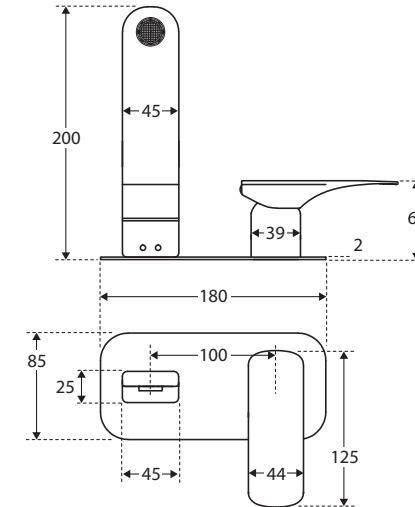

Luciana® WALL MIXER WITH SPOUT

Features

- Slim profile handle, sleek modern design
- Designed for basin and bath
- Made from solid brass
- Quality European cartridge (35 mm)
- **WELS 4 Star rated, 6.5L/min**

Please note: This product may have a visible Fienza or Watermark logo.

Available in

Polished
Chrome
226106

Cleaning & Care

- Regularly clean with mild soapy water using a microfibre cloth.
- In highly polluted or coastal locations, we recommend cleaning 2-3 times per week.
- Do not use harsh detergents, bleach, cream cleaners or citrus based cleaners. These substances are abrasive and will damage the surface.
- Do not use undue pressure and wipe in one direction only.

We aim to ensure that specifications are correct at the time of publication. All measurements are shown in millimetres. Always use measurements of actual product received for final specification as the technical drawing may contain differences. Due to printing limitations, physical colour may vary from the image shown. Fienza reserves the right to make modifications without prior notice.