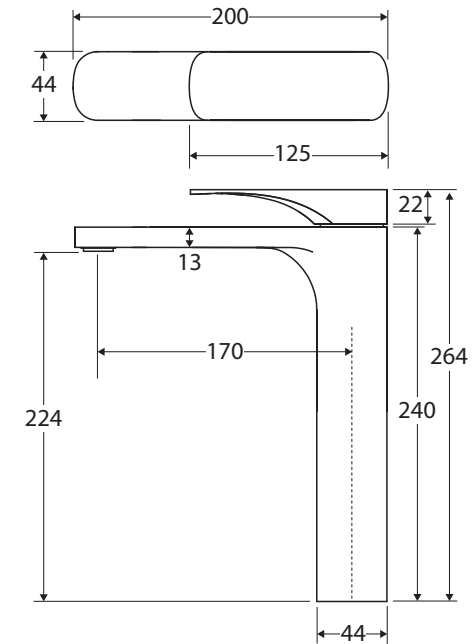

Luciana® TALL BASIN MIXER

Features

- Slim profile handle, sleek modern design
- Two piece design
- Fixed position
- Made from solid brass
- Quality European cartridge (35 mm)
- PEX split-resistant flexible hoses
- **WELS 4 Star rated, 6.5L/min**

Please note: This product may have a visible Fienza or Watermark logo.

Available in

Polished
Chrome
226107

Cleaning & Care

- Regularly clean with mild soapy water using a microfibre cloth.
- In highly polluted or coastal locations, we recommend cleaning 2-3 times per week.
- Do not use harsh detergents, bleach, cream cleaners or citrus based cleaners. These substances are abrasive and will damage the surface.
- Do not use undue pressure and wipe in one direction only.

We aim to ensure that specifications are correct at the time of publication. All measurements are shown in millimetres. Always use measurements of actual product received for final specification as the technical drawing may contain differences. Due to printing limitations, physical colour may vary from the image shown. Fienza reserves the right to make modifications without prior notice.