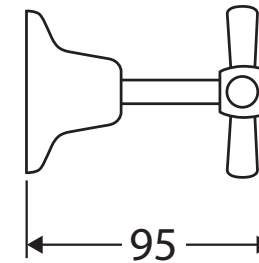

## WALL TOP ASSEMBLIES

### Features

- Made from solid brass
- Jumper valve
- Set of wall tap assemblies
- WELS rating not required

**Please note:** This product may have a visible Fienza or Watermark logo.

We aim to ensure that specifications are correct at the time of publication. All measurements are shown in millimetres. Always use measurements of actual product received for final specification as the technical drawing may contain differences. Due to printing limitations, physical colour may vary from the image shown. Fienza reserves the right to make modifications without prior notice.