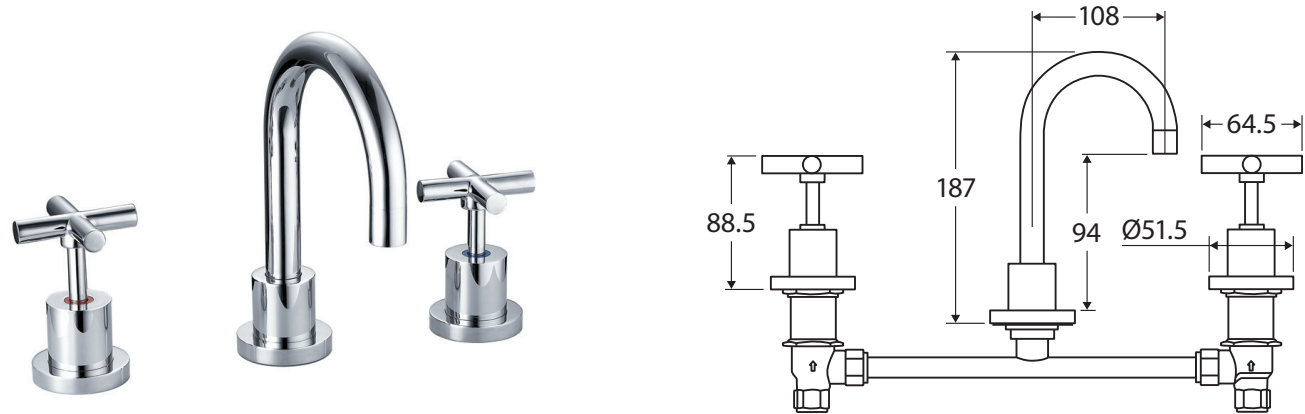

## BASIN SET

### Features

- Made from solid brass
- Jumper valves
- Three-piece basin set
- Fixed position
- **WELS 3 Star rated, 8.5L/min**

**Please note:** This product may have a visible Fienza or Watermark logo.