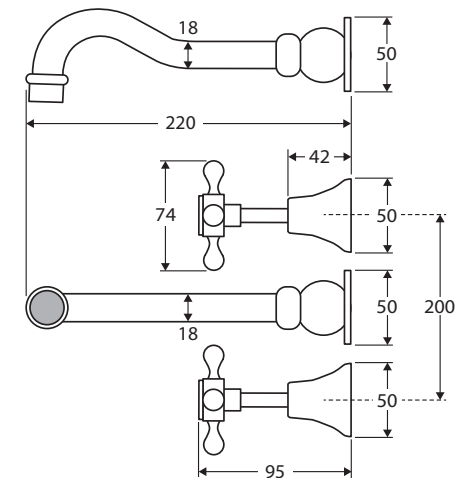

Available in

Polished
Chrome
336102

PVD
Brushed Nickel
336102BN

Electroplated
Matte Black
336102BK

PVD
Urban Brass
336102UB

Cleaning & Care

- Regularly clean with mild soapy water using a microfibre cloth.
- In highly polluted or coastal locations, we recommend cleaning 2-3 times per week.
- Do not use harsh detergents, bleach, cream cleaners or citrus based cleaners. These substances are abrasive and will damage the surface.
- Do not use undue pressure and wipe in one direction only.

We aim to ensure that specifications are correct at the time of publication. All measurements are shown in millimetres. Always use measurements of actual product received for final specification as the technical drawing may contain differences. Due to printing limitations, physical colour may vary from the image shown. Fienza reserves the right to make modifications without prior notice.