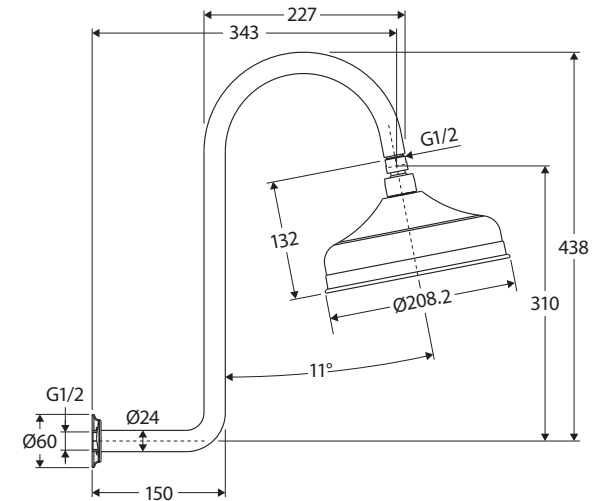

Lillian SHOWER ARM SET

Features

- Made from solid brass
- Female 1/2" BSP inlet
- WELS 3 Star rated, 9L/min

Modern
Vintage
COLLECTION

Available in

Polished
Chrome
411138-A

PVD
Brushed Nickel
411138BN-A

Electroplated
Matte Black
411138B-A

We aim to ensure that specifications are correct at the time of publication. All measurements are shown in millimetres. Always use measurements of actual product received for final specification as the technical drawing may contain differences. Due to printing limitations, physical colour may vary from the image shown. Fienza reserves the right to make modifications without prior notice.