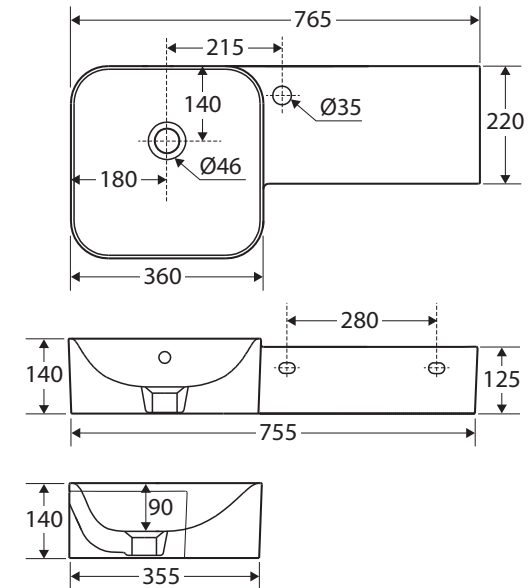

RAK Petit Square WALL BASIN, RIGHT LEDGE

RAK
CERAMICS

Features

- Alpine white finish
- Vitreous china
- Long integrated shelf
- No tap hole or 1 tap hole, with overflow
- Requires 32 mm overflow waste (not included)
- Chrome overflow ring available separately: **OVERFLOW**
- Weight: 17.8 kg
- Made in UAE

We aim to ensure that specifications are correct at the time of publication. All measurements are shown in millimetres. For ceramic products, please allow +/- 10 mm tolerance for manufacturing variance. Always use measurements of actual product received for final specification as the technical drawing may contain differences. Due to printing limitations, physical colour may vary from the image shown. Fienza reserves the right to make modifications without prior notice.