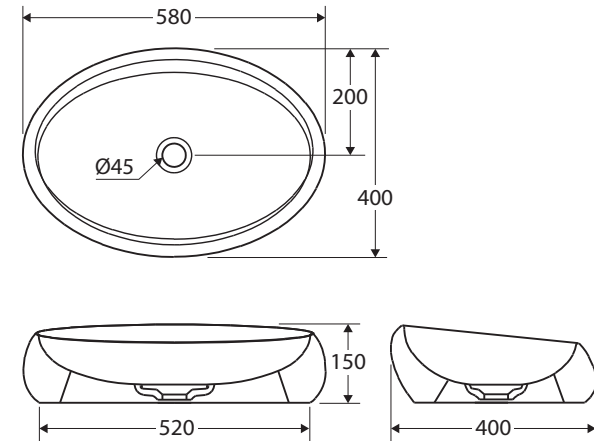

RAK Cloud

ABOVE COUNTER BASIN

Features

- Vitreous china
- No tap hole or overflow
- Requires 32 mm non-overflow waste (not included)
- Matte white cover plate for waste
- Weight: 11 kg
- Made in UAE

RAK
CERAMICS

We aim to ensure that specifications are correct at the time of publication. All measurements are shown in millimetres. For ceramic products, please allow +/- 10 mm tolerance for manufacturing variance. Always use measurements of actual product received for final specification as the technical drawing may contain differences. Due to printing limitations, physical colour may vary from the image shown. Fienza reserves the right to make modifications without prior notice.