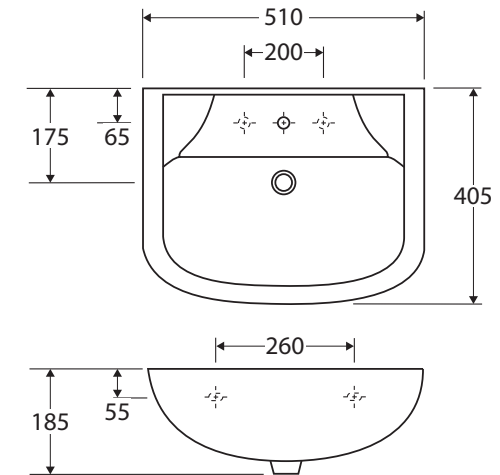

RAK Lara

WALL-HUNG BASIN

Features

- Vitreous china
- Requires 32 mm waste with overflow (not included)
- Wall mounting bolts included
- Capacity: 3.5 litres
- Chrome overflow ring available separately: **OVERFLOW**

Available in

Gloss White,
1 Tap Hole
600101W

Gloss White,
3 Tap Holes
600103W

Gloss Ivory,
1 Tap Hole
600101I

Gloss Ivory,
3 Tap Holes
600103I

Cleaning & Care

- Wipe with a clean, soft cloth and mild soapy water or non-abrasive bathroom cleaner. Test in an inconspicuous area before cleaning the whole basin.
- Avoid placing hot objects, such as hair straighteners, on any surface as these will cause discolouration and marking.
- Spills of hair dye, after-shave lotion, nail polish and remover, aerosol spray and other harsh chemicals should be removed immediately to prevent damage and discolouration. Clean immediately with mild soapy water using a clean, soft cloth.

We aim to ensure that specifications are correct at the time of publication. All measurements are shown in millimetres. For ceramic products, please allow +/- 10 mm tolerance for manufacturing variance. Always use measurements of actual product received for final specification as the technical drawing may contain differences. Due to printing limitations, physical colour may vary from the image shown. Fienza reserves the right to make modifications without prior notice.