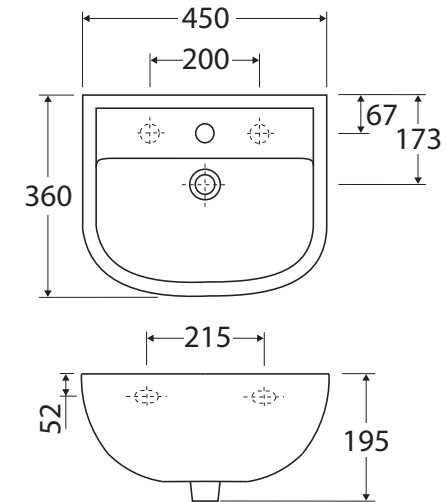

RAK Compact 450 WALL-HUNG BASIN

Features

- Gloss white finish
- Vitreous china
- Requires 32 mm waste with overflow (not included)
- Wall mounting bolts included
- Chrome overflow ring available separately: **OVERFLOW**

We aim to ensure that specifications are correct at the time of publication. All measurements are shown in millimetres. For ceramic products, please allow +/- 10 mm tolerance for manufacturing variance. Always use measurements of actual product received for final specification as the technical drawing may contain differences. Due to printing limitations, physical colour may vary from the image shown. Fienza reserves the right to make modifications without prior notice.