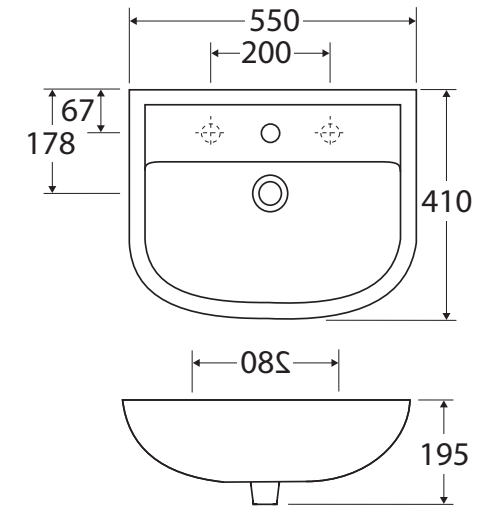

RAK Compact 550 WALL-HUNG BASIN

Features

- Vitreous china with gloss white finish
- Requires 32 mm waste with overflow (not included)
- Wall mounting bolts included
- Capacity: 6 litres; weight: 14kg
- Chrome overflow ring available separately: **OVERFLOW**

We aim to ensure that specifications are correct at the time of publication. All measurements are shown in millimetres. For ceramic products, please allow +/- 10 mm tolerance for manufacturing variance. Always use measurements of actual product received for final specification as the technical drawing may contain differences. Due to printing limitations, physical colour may vary from the image shown. Fienza reserves the right to make modifications without prior notice.