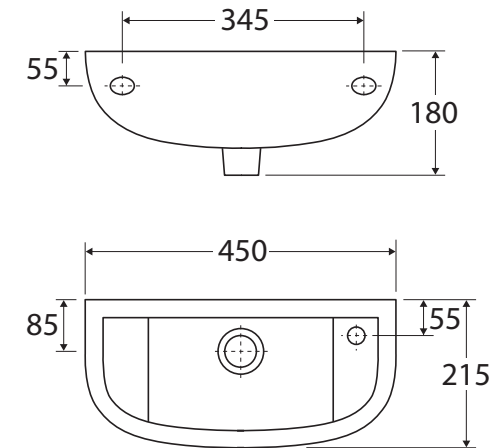

RAK Compact Slim WALL-HUNG BASIN

Features

- Vitreous china with one tap hole (on right side)
- Requires 32 mm waste with overflow (not included)
- Wall mounting bolts included
- Capacity: 2 litres; weight: 7kg
- Chrome overflow ring available separately: **OVERFLOW**

We aim to ensure that specifications are correct at the time of publication. All measurements are shown in millimetres. For ceramic products, please allow +/- 10 mm tolerance for manufacturing variance. Always use measurements of actual product received for final specification as the technical drawing may contain differences. Due to printing limitations, physical colour may vary from the image shown. Fienza reserves the right to make modifications without prior notice.