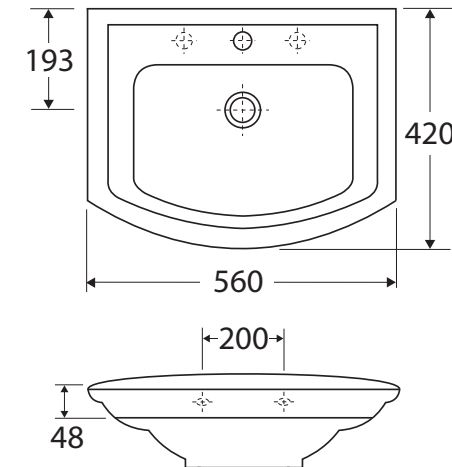

RAK Washington Ivory WALL-HUNG BASIN

Features

- Vitreous china with gloss white finish
- Requires 32 mm waste with overflow (not included)
- Wall mounting bolts included
- Capacity: 5.2 litres
- Chrome overflow ring available separately: **OVERFLOW**

We aim to ensure that specifications are correct at the time of publication. All measurements are shown in millimetres. For ceramic products, please allow +/- 10 mm tolerance for manufacturing variance. Always use measurements of actual product received for final specification as the technical drawing may contain differences. Due to printing limitations, physical colour may vary from the image shown. Fienza reserves the right to make modifications without prior notice.