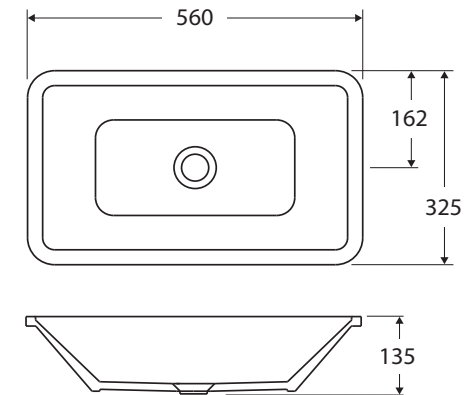

## Features

- Vitreous china with no tap hole or overflow
- Requires 32 mm waste without overflow (not included)
- Capacity: 10.8 litres, weight: 8kg

**Please note:** Due to the nature of ceramic as a material, small variations in size and shape do occur. Ensure that the measurements of the purchased basin are checked physically BEFORE cutting any counter-top. Specification drawings are a guide only. Fienza will not be held liable for any errors made by external parties when cutting counter-tops.

We aim to ensure that specifications are correct at the time of publication. All measurements are shown in millimetres. For ceramic products, please allow +/- 10 mm tolerance for manufacturing variance. Always use measurements of actual product received for final specification as the technical drawing may contain differences. Due to printing limitations, physical colour may vary from the image shown. Fienza reserves the right to make modifications without prior notice.