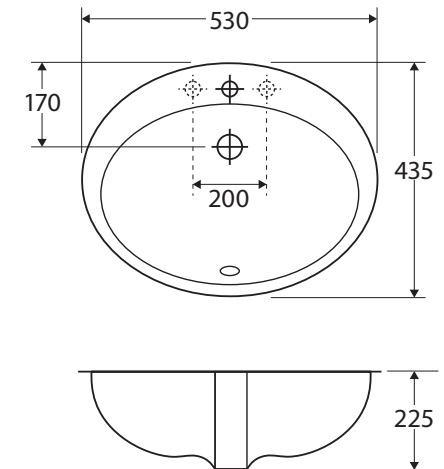

RAK Jessica

FULLY-INSET BASIN

Features

- Gloss ivory finish
- Vitreous china
- Requires 32 mm waste with overflow (not included)
- Capacity: 4.5 litres
- Chrome overflow ring available separately: **OVERFLOW**

Please note: Due to the nature of ceramic as a material, small variations in size and shape do occur. Ensure that the measurements of the purchased basin are checked physically BEFORE cutting any counter-top. Specification drawings are a guide only. Fienza will not be held liable for any errors made by external parties when cutting counter-tops.

We aim to ensure that specifications are correct at the time of publication. All measurements are shown in millimetres. For ceramic products, please allow +/- 10 mm tolerance for manufacturing variance. Always use measurements of actual product received for final specification as the technical drawing may contain differences. Due to printing limitations, physical colour may vary from the image shown. Fienza reserves the right to make modifications without prior notice.