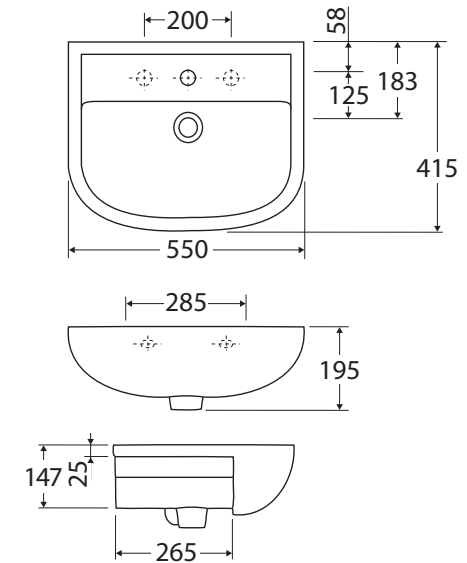

RAK Compact SEMI-RECESSED BASIN

Features

- Vitreous china with gloss white finish
- Requires 32 mm waste with overflow (not included)
- Capacity: 6 litres
- Chrome overflow ring available separately: **OVERFLOW**

Please note: Due to the nature of ceramic as a material, small variations in size and shape do occur. Ensure that the measurements of the purchased basin are checked physically BEFORE cutting any counter-top. Specification drawings are a guide only. Fienza will not be held liable for any errors made by external parties when cutting counter-tops.

We aim to ensure that specifications are correct at the time of publication. All measurements are shown in millimetres. For ceramic products, please allow +/- 10 mm tolerance for manufacturing variance. Always use measurements of actual product received for final specification as the technical drawing may contain differences. Due to printing limitations, physical colour may vary from the image shown. Fienza reserves the right to make modifications without prior notice.