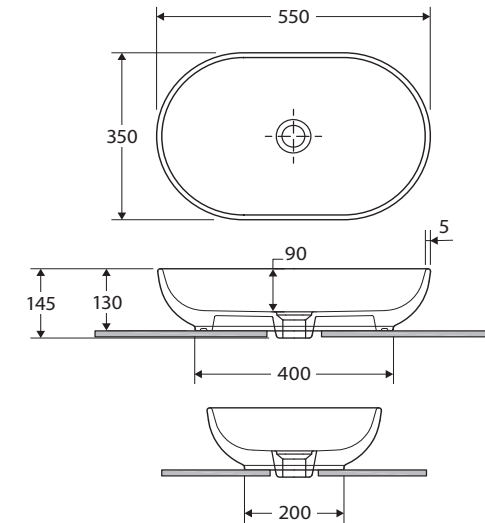

RAK Feeling Oval ABOVE COUNTER BASIN

Features

- 5 mm slim edge
- Vitreous china
- No tap hole or overflow
- Requires 32 mm waste without overflow (not included)
- Capacity: 8.5 litres
- Weight: 9kg

Available in

We aim to ensure that specifications are correct at the time of publication. All measurements are shown in millimetres. For ceramic products, please allow +/- 10 mm tolerance for manufacturing variance. Always use measurements of actual product received for final specification as the technical drawing may contain differences. Due to printing limitations, physical colour may vary from the image shown. Fienza reserves the right to make modifications without prior notice.