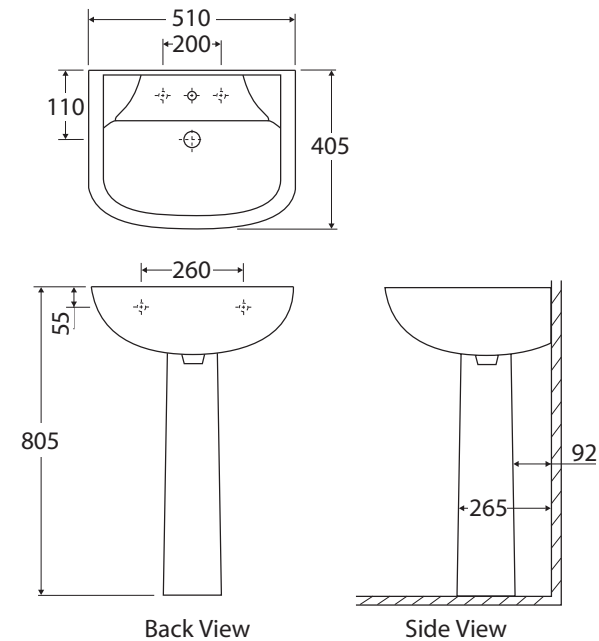

RAK Lara PEDESTAL BASIN

Features

- Vitreous china
- Two-piece assembly
- One or three tap holes, with overflow
- Requires 32 mm waste with overflow (not included)
- Capacity: 3.5 litres; weight: 23kg
- Chrome overflow ring available separately: **OVERFLOW**

Available in

Gloss White
1 Tap Hole
610131W

Gloss White
3 Tap Holes
610133W

Gloss Ivory
1 Tap Hole
610131I

Gloss Ivory
3 Tap Holes
610133I

Cleaning & Care

- Wipe with a clean, soft cloth and mild soapy water or non-abrasive bathroom cleaner. Test in an inconspicuous area before cleaning the whole basin.
- Avoid placing hot objects, such as hair straighteners, on any surface as these will cause discolouration and marking.
- Spills of hair dye, after-shave lotion, nail polish and remover, aerosol spray and other harsh chemicals should be removed immediately to prevent damage and discolouration. Clean immediately with mild soapy water using a clean, soft cloth.

We aim to ensure that specifications are correct at the time of publication. All measurements are shown in millimetres. For ceramic products, please allow +/- 10 mm tolerance for manufacturing variance. Always use measurements of actual product received for final specification as the technical drawing may contain differences. Due to printing limitations, physical colour may vary from the image shown. Fienza reserves the right to make modifications without prior notice.