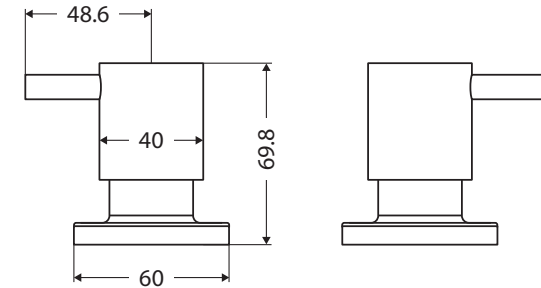

Isabella

WALL TOP ASSEMBLIES

Features

- Pin lever handle design
- Made from solid brass
- ¼ Turn ceramic disc
- Set of wall tap assemblies
- WELS rating not required

Please note: This product may have a visible Fienza or Watermark logo.

We aim to ensure that specifications are correct at the time of publication. All measurements are shown in millimetres. Always use measurements of actual product received for final specification as the technical drawing may contain differences. Due to printing limitations, physical colour may vary from the image shown. Fienza reserves the right to make modifications without prior notice.